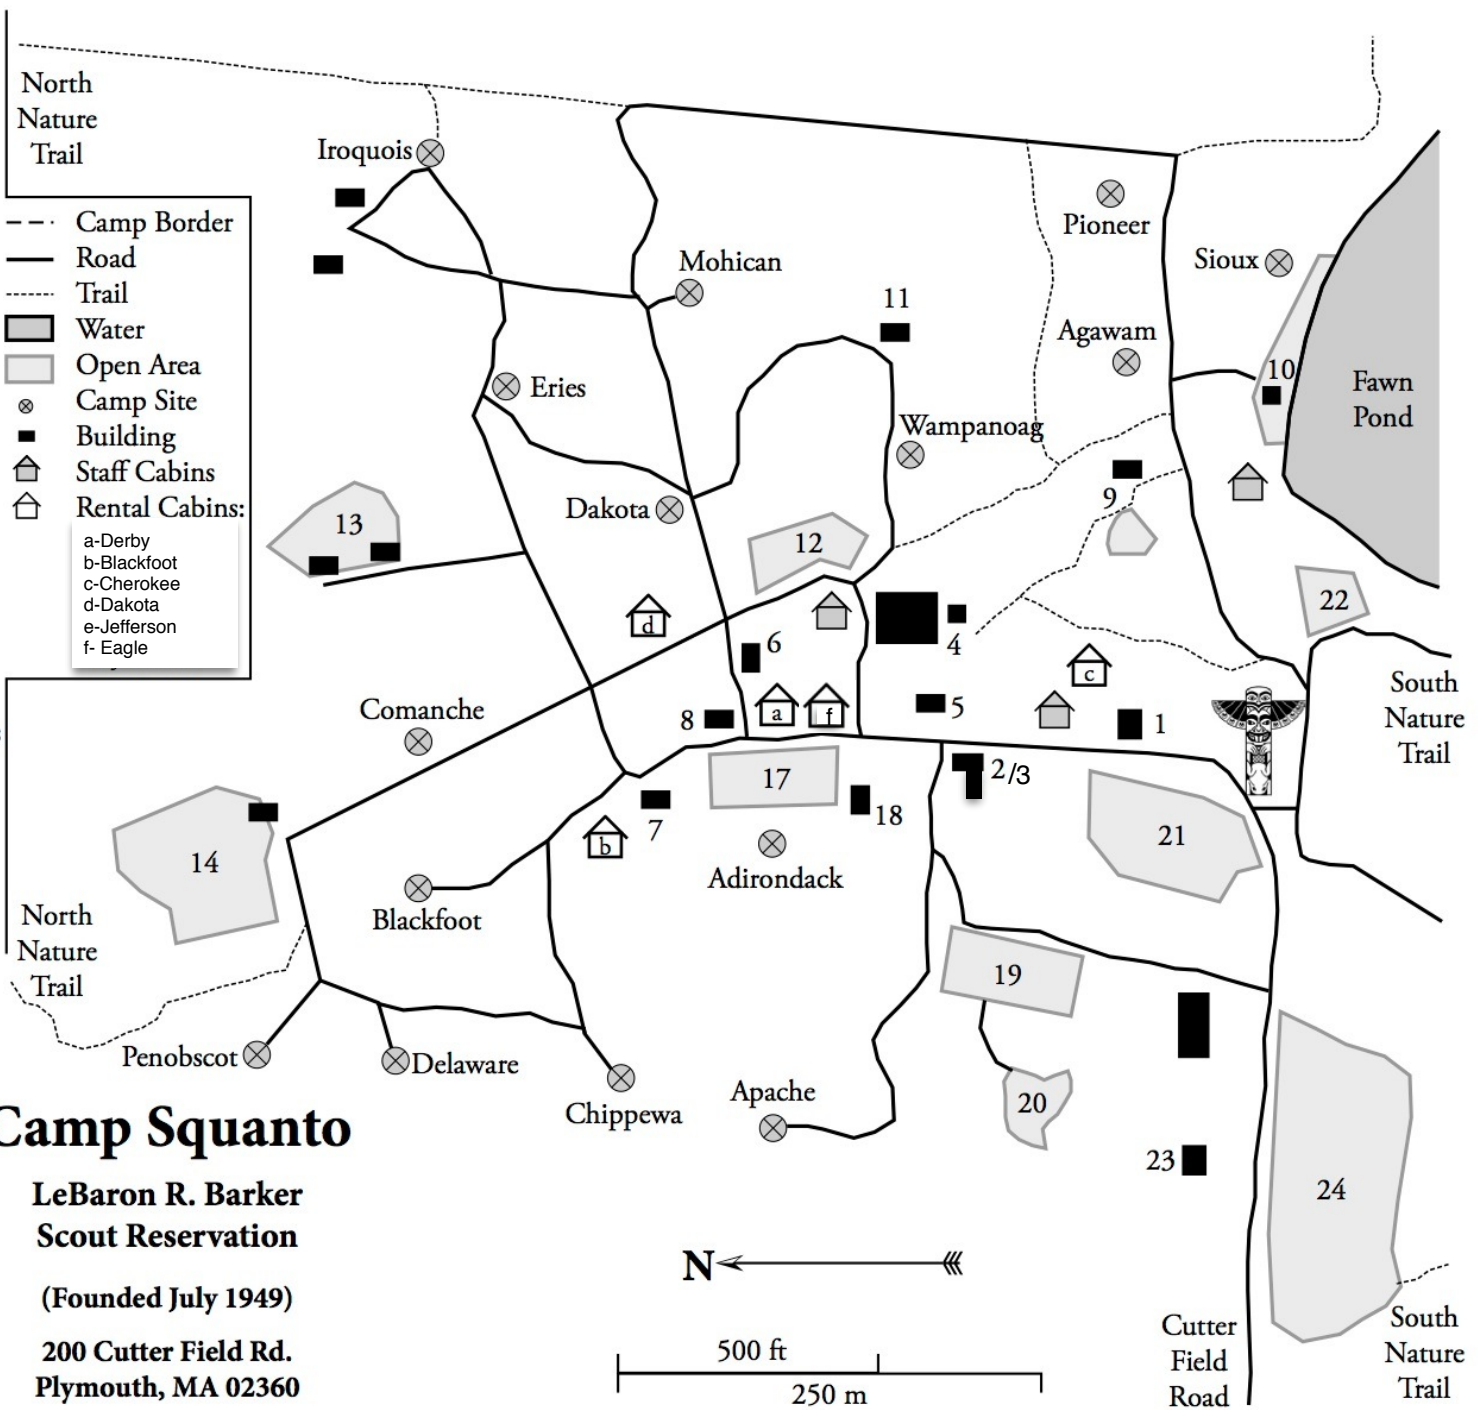

**Map Key:**

- 1 Silver Beaver Welcome Lodge
- 2 Office & Health Lodge
- 3 Eagle Lodge
- 4 Dining Hall & Bell Tower
- 5 Trading Post
- 6 Youth Shower House
- 7 Adult/Staff Shower House
- 8 Handicraft Area
- 9 Amphitheater & Chapel
- 10 Jefferson Tower & George W. Magee Waterfront
- 11 Lyons Nature Area
- 12 Scoutcraft & Activities
- 13 Rifle & Archery Ranges
- 14 Shotgun Range
- 15 Family Beach\*
- 16 Jefferson Center & Family Camping Sites\*
- 17 Parade Field
- 18 Casoni Museum & Classrooms
- 19 Sports Field
- 20 C.O.P.E. & Climbing Area
- 21 Parking Lot
- 22 Memorial Field
- 23 Ranger Station
- 24 Camporee Field
- \* (See Greater Squanto Map)

# Camp Squanto

**LeBaron R. Barker Scout Reservation**

(Founded July 1949)

200 Cutter Field Rd.  
Plymouth, MA 02360